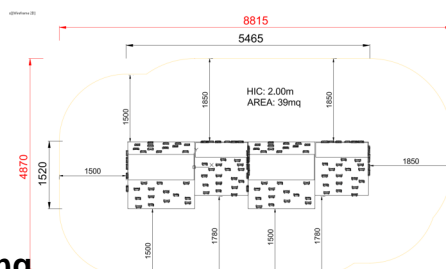

+C0800.C
BLOCCO CLIMBING DOPPIO

Dimensions	Safety area	Impact area	Falling height HIC	Physical footprint	Number of users
	8,9 x 4,9 m	45 mq	200 cm	5,5 x 1,6 x 2 m	15

Characteristics

Age range

Da 3 a 12 anni

Materials

Made of EN EV6060 anodized aluminium 9x9cm custom mold with rounded edges, minimum thickness 2,7mm

Plan

Picture

Manufacturer

Pozza 1865 S.R.L.

Country of manufacturing

ITALY

Area di sicurezza totale / Total safety area: 39mq
Altezza Max di Caduta / Max falling height: 2.00m