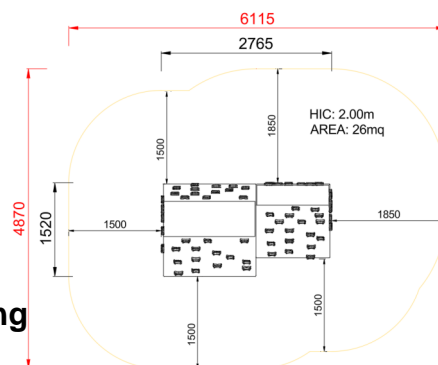

+C0800
BLOCCO CLIMBING

Dimensions	Safety area	Impact area	Falling height HIC	Physical footprint	Number of users
	6,2 x 4,9 m	30 mq	200 cm	2,8 x 1,6 x 2 m	10

Characteristics

Age range

Da 3 a 12 anni

Materials

Plan

Picture

Manufacturer

Pozza 1865 S.R.L.

Country of manufacturing

ITALY

Area di sicurezza totale / Total safety area: 26mq
Altezza Max di Caduta / Max falling height: 2.00m