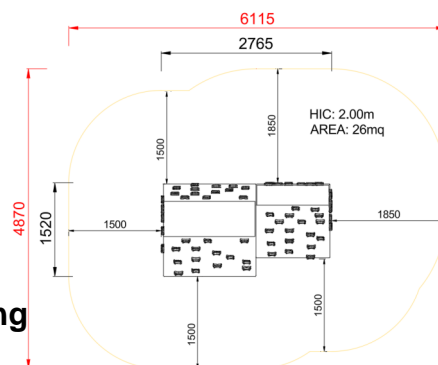

+C0800
BLOCCO CLIMBING

Dimensions	 Safety area	 Impact area	 Falling height HIC	 Physical footprint	 Number of users
	6,2 x 4,9 m	30 mq	200 cm	2,8 x 1,6 x 2 m	10

Characteristics

Age range

Da 3 a 12 anni

Materials

Made of EN EV6060 anodized aluminium 9x9cm custom mold with rounded edges, minimum thickness 2,7mm

Plan

Picture

Manufacturer

Pozza 1865 S.R.L.

Country of manufacturing

ITALY

Area di sicurezza totale / Total safety area: 26mq
Altezza Max di Caduta / Max falling height: 2.00m