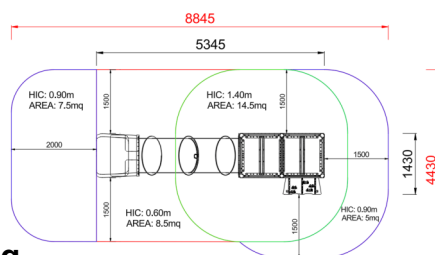

Plan

Picture

Manufacturer
Pozza 1865 S.R.L.

Country of manufacturing

ITALY