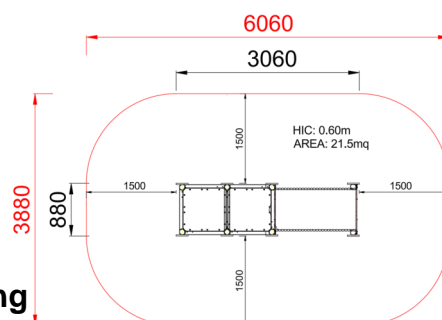

+FF300B_ALU
BABY TRAIN

Dimensions

Safety area

5,6 x 3,9 m

Impact area

0 mq

Falling height HIC

60 cm

Physical footprint

2,6 x 0,9 x 2 m

Number of users

5

Characteristics

Age range

From 3 to 12 years

Materials

Made of EN EV6060 anodized aluminium 9x9cm custom mold with rounded edges, minimum thickness 2,7mm

Plan

Picture

Manufacturer

Pozza 1865 S.R.L.

Country of manufacturing

ITALY

Area di sicurezza totale / Total safety area: 21.5mq
Altezza Max di Caduta / Max falling height: 0.60m