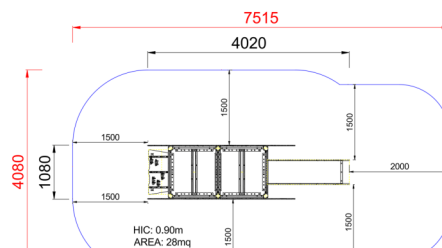

+V0600.AF101.SVPX-6_ALU
BABY SUBMARINE

Dimensions	Safety area	Impact area	Falling height HIC	Physical footprint	Number of users
	8,2 x 4,6 m	0 mq	90 cm	4,7 x 1,1 x 2,6 m	5

Characteristics

Age range

From 3 to 12 years

Materials

Made of EN EV6060 anodized aluminium 9x9cm custom mold with rounded edges, minimum thickness 2,7mm

Plan

Picture

Manufacturer

Pozza 1865 S.R.L.

Country of manufacturing

ITALY

Area di sicurezza totale / Total safety area: 28mq
Altezza Max di Caduta / Max falling height: 0.90m