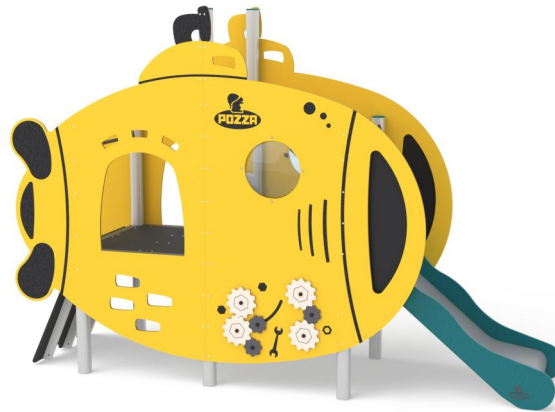

+V0600.AF101.SVPX-6_ALU
BABY SUBMARINE

Dimensions	Safety area	Impact area	Falling height HIC	Physical footprint	Number of users
	8,2 x 4,6 m	0 mq	90 cm	4,7 x 1,1 x 2,6 m	5

Characteristics

Age range

From 3 to 12 years

Materials

Made of EN EV6060 anodized aluminium 9x9cm custom mold with rounded edges, minimum thickness 2,7mm

Plan

Picture

Manufacturer

Pozza 1865 S.R.L.

Country of manufacturing

ITALY