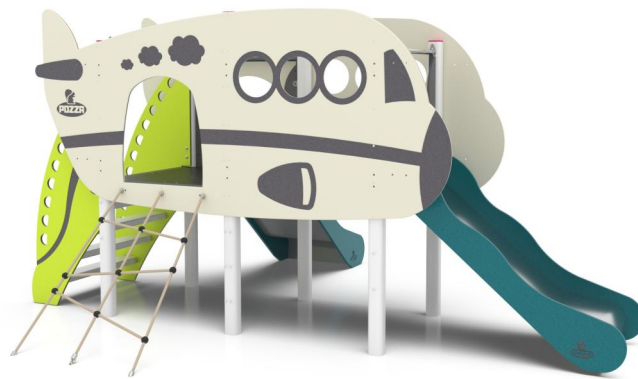

+V0600.AF101B.S-9_ALU
BABY AIRPLANE

Dimensions	Safety area	Impact area	Falling height HIC	Physical footprint	Number of users
8,1 x 7,5 m	0 mq	90 cm	4,6 x 4 x 3 m	8	

Characteristics

Age range

From 3 to 12 years

Materials

Made of EN EV6060 anodized aluminium 9x9cm custom mold with rounded edges, minimum thickness 2,7mm

Plan

Picture

Manufacturer

Pozza 1865 S.R.L.

Country of manufacturing

ITALY