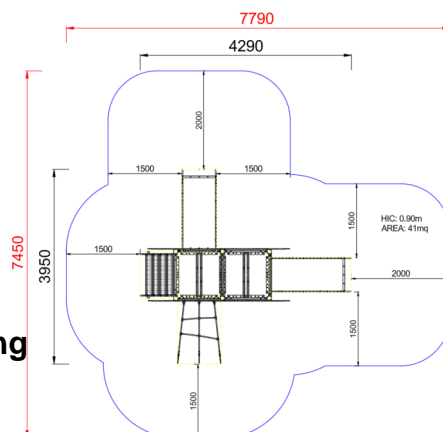

+V0600.AF101B.S-9_ALU
BABY AIRPLANE

Dimensions	Safety area	Impact area	Falling height HIC	Physical footprint	Number of users
8,1 x 7,5 m	0 mq	90 cm	4,6 x 4 x 3 m	8	

Characteristics

Age range

From 3 to 12 years

Materials

Made of EN EV6060 anodized aluminium 9x9cm custom mold with rounded edges, minimum thickness 2,7mm

Plan

Picture

Manufacturer

Pozza 1865 S.R.L.

Country of manufacturing

ITALY

Area di sicurezza totale / Total safety area: 41mq
 Altezza Max di Caduta / Max falling height: 0.90m