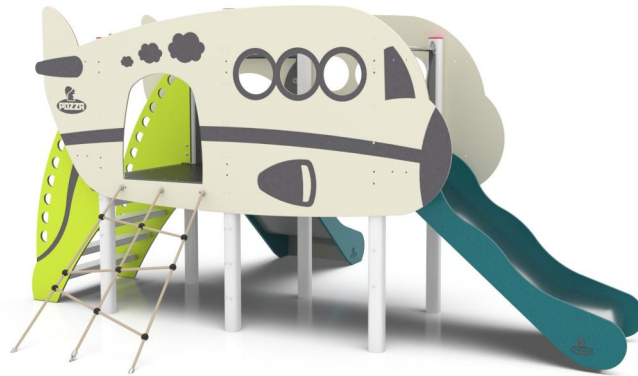

+V0600.AF101B.S-9_ALU
BABY AIRPLANE

Dimensions	Safety area	Impact area	Falling height HIC	Physical footprint	Number of users
	8,1 x 7,5 cm	0 mq	90 cm	4,6 x 4 x 3 cm	8

Characteristics

Age range

3-12

Materials