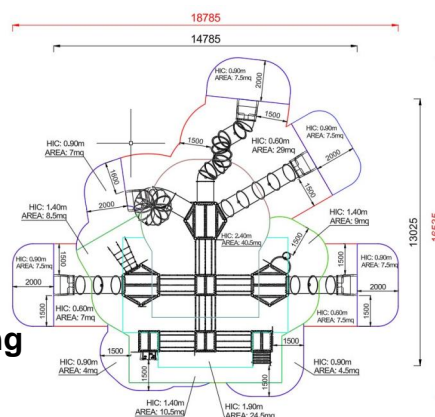

+AF102SSU.SW-19_L_ALU
ARIES - LEAVES

Dimensions		Safety area		Impact area		Falling height HIC		Physical footprint		Number of users
		18,8 x 16,6 cm		0 mq		240 cm		14,8 x 13,1 x 4,5 cm		50

Characteristics

Age range

3-12

Materials

Plan

Picture

Manufacturer

Pozza 1865 S.R.L.

Country of manufacturing