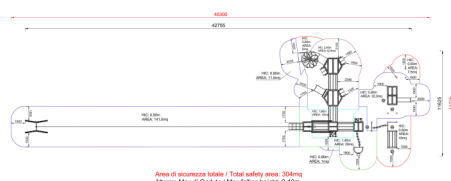

+AF102SSU.PAL-05_P

ANTARES WITH GYM SOSPEA - PRIMITIV

Dimensions

Safety area

46,3 x 14,8 m

Impact area

98.5 mq

Falling height HIC

240 cm

Physical footprint

42,8 x 11,7 x 4,5 m

Number of users

50

Characteristics

stainless steel screws

Age range

From 3 to 12 years

Materials

chestnut wood

Made of chestnut or black locust tree, peeled, smoothed, and with a natural and colored finish.

Plan

Picture

Manufacturer

Pozza 1865 S.R.L.

Country of manufacturing

ITALY