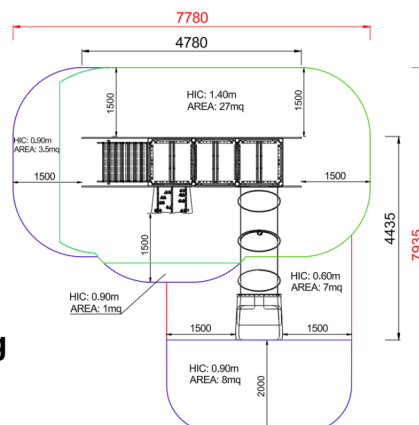

+AR102W_ALU ANIMAL BOAT

Dimensions	Safety area	Impact area	Falling height HIC	Physical footprint	Number of users
	7,1 x 8 m	31.5 mq	140 cm	4,6 x 5 x 4,5 m	20

Characteristics	stainless steel screws	use under surveillance

Age range	Materials	Made of EN EV6060 anodized aluminium 9x9cm custom mold with rounded edges, minimum thickness 2,7mm
Da 3 a 12 anni	anodised aluminium	

Plan

Picture

Manufacturer
Pozza 1865 S.R.L.

Country of manufacturing

Area di sicurezza totale / Total safety area: 46mq
Altezza Max di Caduta / Max falling height: 1.40m