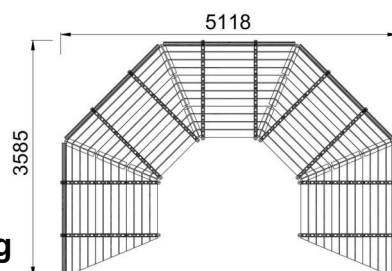

H5000 ANFITEATRO

Dimensions

Safety area

520 x 360 cm

Impact area

0 mq

Falling height HIC

0 cm

Physical footprint

520 x 360 x 140 cm

Number of users

40

Characteristics

pine wood

5 anni

GARANZIA

use under surveillance

concrete fixing

stainless steel screws

Age range

Fino a 12 anni

Materials

legno di pino

Made of CAM compliant wood.

Plan

Picture

Manufacturer

Pozza 1865 S.R.L.

Country of manufacturing

ITALY