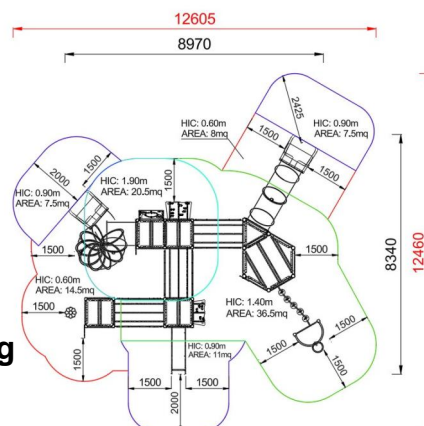

+AF702FRE19.STI-9_L_ALU

ANDROMEDA WITH TUBE SLIDE - LEAVES

Dimensions	Safety area	Impact area	Falling height HIC	Physical footprint	Number of users
13,3 x 13,5 cm	0 mq	190 cm	9,8 x 10 x 4,1 cm	40	

Characteristics

Age range

3-12

Materials

Plan

Picture

Manufacturer

Pozza 1865 S.R.L.

Country of manufacturing

ITALY

Area di sicurezza totale / Total safety area: 105mq
Altezza Max di Caduta / Max falling height: 1.90m