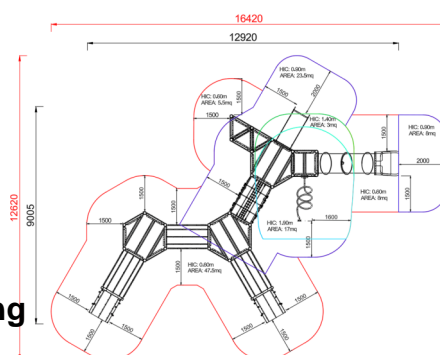

Materials

Plan