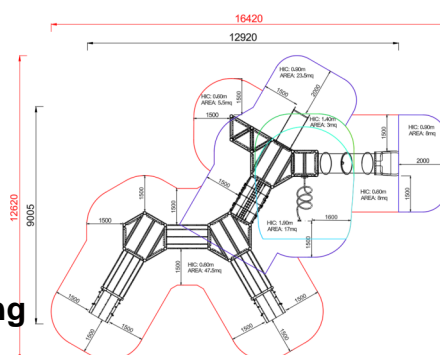

Materials

Plan