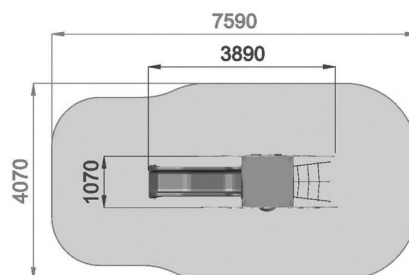

AS100BGS
ALBICOCCO

Dimensions	Safety area	Impact area	Falling height HIC	Physical footprint	Number of users
	759 x 407 cm	0 mq	90 cm	389 x 107 x 360 cm	3

Characteristics	Material	Surveillance	Warranty
	pine wood	use under surveillance	5 anni GARANZIA

Age range	Materials
Fino a 12 anni	Made of CAM compliant wood. legno di pino

Plan

Picture

Manufacturer
Pozza 1865 S.R.L.

Country of manufacturing

Area di sicurezza / Safety area 28mq
Maximum falling height / Altezza Max di Caduta 0.90m