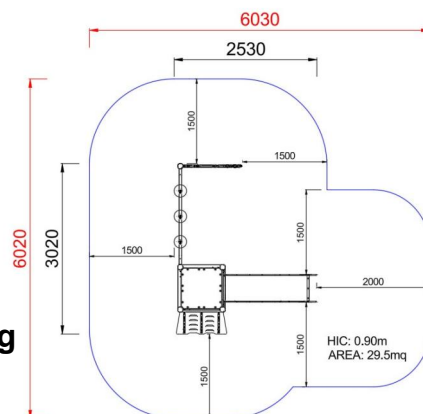

+AE100PB_ALU ALBICOCCABABY CON PALESTRA - EASY

Dimensions	Safety area	Impact area	Falling height HIC	Physical footprint	Number of users
6,1 x 6,1 m	32.5 mq	90 cm	2,6 x 3,1 x 2,8 m	8	

Characteristics

Age range

3-12

Materials

Manufacturer

Pozza 1865 S.R.L.

Country of manufacturing

ITALY

Plan

Picture