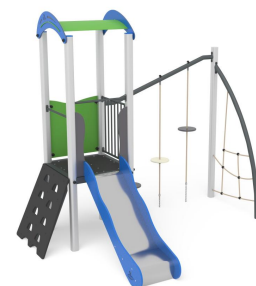

+AE100PB_ALU ALBICOCCABABY CON PALESTRA - EASY

Dimensions	Safety area	Impact area	Falling height HIC	Physical footprint	Number of users
6,1 x 6,1 m	32.5 mq	90 cm	2,6 x 3,1 x 2,8 m	8	

Characteristics

Age range

3-12

Materials

Manufacturer

Pozza 1865 S.R.L.

Country of manufacturing

ITALY

Plan

Picture