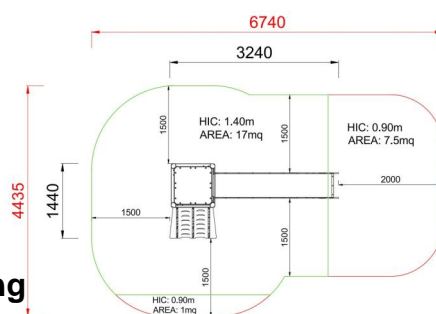

Plan

Picture

Manufacturer
Pozza 1865 S.R.L.

Country of manufacturing

ITALY