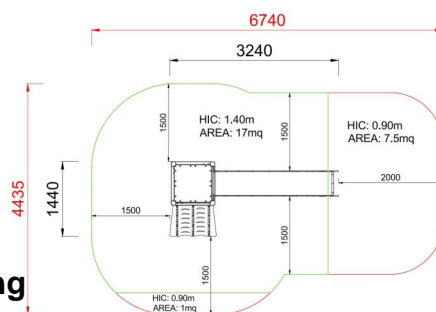

Materials

Plan