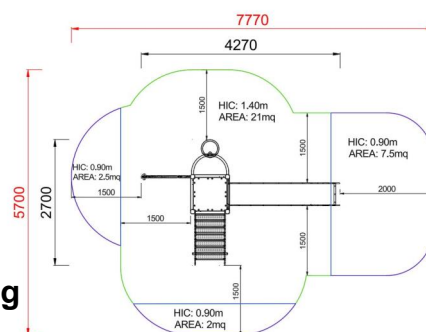

Materials

Plan