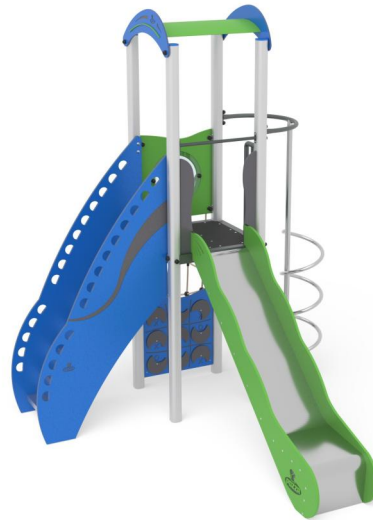

+AE100P.PS-14_ALU

ALBICOCCA CON SPIRALE E PALESTRA - EASY

Dimensions	Safety area	Impact area	Falling height HIC	Physical footprint	Number of users
7,8 x 5,7 cm	23.5 mq	140 cm	4,3 x 2,7 x 3,3 cm	8	

Characteristics

Age range

3-12