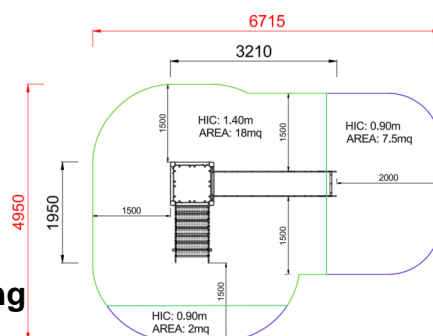

Plan

Picture

Manufacturer
Pozza 1865 S.R.L.

Country of manufacturing

ITALY