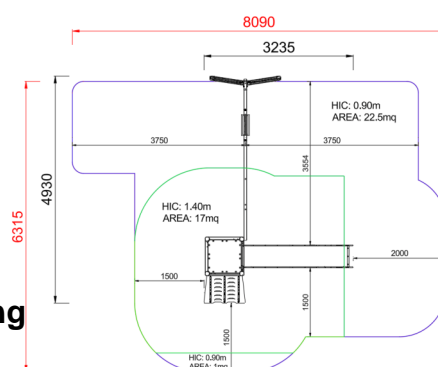

+AE100A_ALU
ALBICOCCA CON ALTALENA - EASY

Dimensions	Safety area	Impact area	Falling height HIC	Physical footprint	Number of users
8,1 x 6,4 m	19 mq	140 cm	3,3 x 5 x 3,3 m	10	

Characteristics	hdpe	stainless steel screws	use under surveillance

Age range	Materials	Made of EN EV6060 anodized aluminium 9x9cm custom mold with rounded edges, minimum thickness 2,7mm
3-12	anodised aluminium	

Plan

Picture

Manufacturer
Pozza 1865 S.R.L.

Country of manufacturing