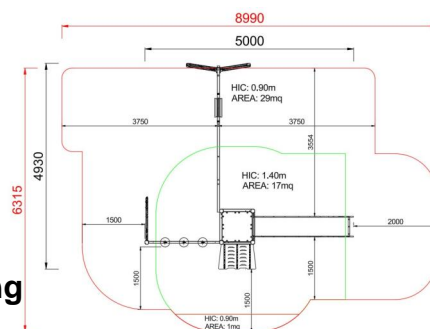

Materials

Plan