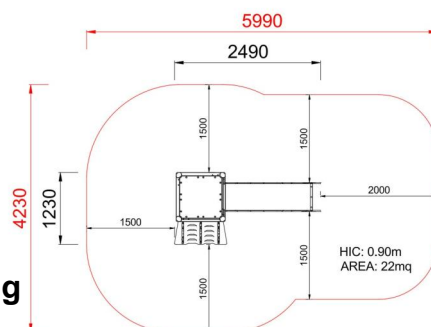

Materials

Plan