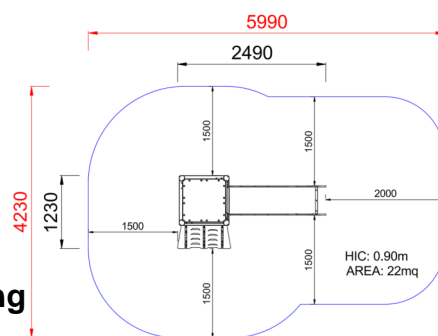

+AE100B.EQ-9_ALU ALBICOCCA BABY SENZA TETTO - EASY

Dimensions	Safety area	Impact area	Falling height HIC	Physical footprint	Number of users
6 x 4,3 m	0 mq	90 cm	2,5 x 1,3 x 1,7 m	5	

Characteristics	hdpe	stainless steel screws	use under surveillance
			

Age range	Materials	Made of EN EV6060 anodized aluminium 9x9cm custom mold with rounded edges, minimum thickness 2,7mm
3-12	 anodised aluminium	

Plan

Area di sicurezza totale / Total safety area: 22mq
Altezza Max di Caduta / Max falling height: 0.90m

Picture

Manufacturer
Pozza 1865 S.R.L.

Country of manufacturing

ITALY

Components list

xP-7.1_E_ALU - NG Simple Skyblue Panel
N. 1 .

xP-7_E_ALU - NG Green Panel
NR 1 .

xQ-9_E_ALU - NG Square tower without roof h90 cm Easy
NR 1 Composed of 4 posts having a 9 x 9 cm section aluminium, 1 square platform placed at a height of 90 cm.

xSCL2-9_E_ALU - NG Climbing Platform h90 cm Easy
NR 1 .

xSVPX-9_E_ALU - NG Straight slide h90 cm Easy
NR 1 Easy slide with lateral sides made of polyethylene and stainless steel slide certified according to the existing rules; starting platform height 90 cm; provided with a transversal bar.