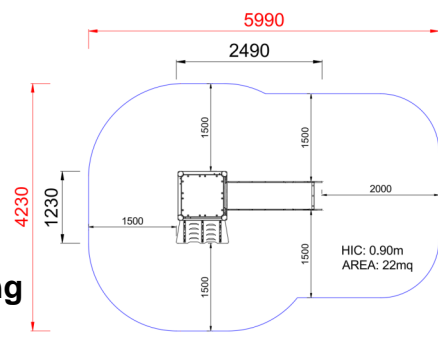

**+AE100B\_ALU**  
**ALBICOCCA BABY - EASY**

Dimensions	Safety area	Impact area	Falling height HIC	Physical footprint	Number of users
6 x 4,3 m	0 mq	90 cm	2,5 x 1,3 x 2,8 m	4	

Characteristics	hdpe	stainless steel screws	use under surveillance

Age range	Materials	Made of EN EV6060 anodized aluminium 9x9cm custom mold with rounded edges, minimum thickness 2,7mm
3-12	anodised aluminium	

**Plan**

**Picture**

**Manufacturer**  
Pozza 1865 S.R.L.

**Country of manufacturing**

Area di sicurezza totale / Total safety area: 22mq  
Altezza Max di Caduta / Max falling height: 0.90m

**xSCL2-9\_E\_ALU - NG Climbing Platform h90 cm Easy**  
NR 1 .

**xSVPX-9\_E\_ALU - NG Straight slide h90 cm Easy**  
NR 1 Easy slide with lateral sides made of polyethylene and stainless steel slide certified according to the existing rules; starting platform height 90 cm; provided with a transversal bar.