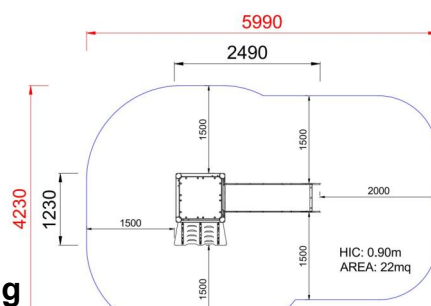

**+AE100B\_ALU**  
**ALBICOCCA BABY - EASY**

Dimensions	Safety area	Impact area	Falling height HIC	Physical footprint	Number of users
6 x 4,3 cm	24.5 mq	90 cm	2,5 x 1,3 x 2,8 cm	4	

**Characteristics**

**Age range**

3-12

**Materials**

**Plan**

Area di sicurezza totale / Total safety area: 22mq  
Altezza Max di Caduta / Max falling height: 0.90m

**Picture**

**Manufacturer**

Pozza 1865 S.R.L.

**Country of manufacturing**

## Components list

**xP-7\_E\_ALU - NG Simple Green Panel**  
NR 1 .

**xPR\_E\_ALU - NG Easy Railing**  
NR 1 Fantasy railing in painted steel

**xQT4-9\_E\_ALU - NG Square tower h90 cm style Easy**  
NR 1 Composed by 4 posts having a 9 x 9 cm section by aluminium, 1 square platform placed at a height of 90 cm. Coloured polyethylene gable roof.

**xSCL2-9\_E\_ALU - NG Climbing Platform h90 cm Easy**  
NR 1 .

**xSVPX-9\_E\_ALU - NG Straight slide h90 cm Easy**  
NR 1 Easy slide with lateral sides made of polyethylene and stainless steel slide certified according to the existing rules; starting platform height 90 cm; provided with a transversal bar.