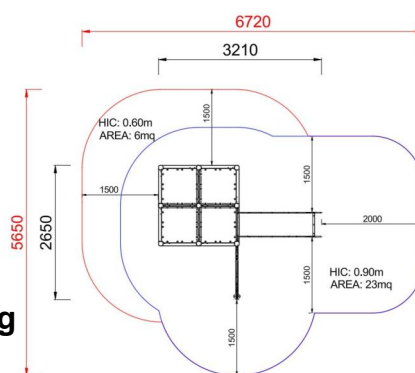

Materials

Plan