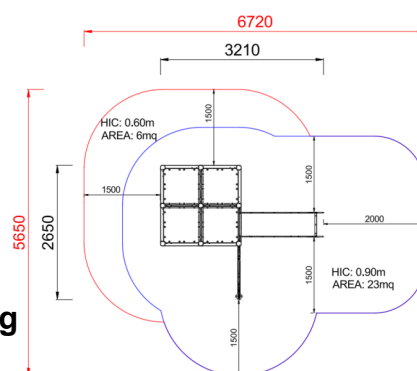

+AE100B.S4-9_ALU

ALBICOCCA BABY CON SCALA A PIOLI - EASY

Dimensions	Safety area	Impact area	Falling height HIC	Physical footprint	Number of users
6,8 x 5,7 m	0 mq	90 cm	3,3 x 2,7 x 2,8 m	13	

Characteristics

Age range

3-12

Materials

Made of EN EV6060 anodized aluminium 9x9cm custom mold with rounded edges, minimum thickness 2,7mm

Plan

Picture

Manufacturer

Pozza 1865 S.R.L.

xG_90X90_00-60_ALU - NG Leg 90x90 from 00 60

N. 5 .

xP-2_E_ALU - NG Protection lateral panels with polycarbonate portholes Easy

NR 1 Made of polyethylene, with polycarbonate portholes, provided with stainless steel brackets for fixing them to the tower.

xSVPX-9_E_ALU - NG Straight slide h90 cm Easy

NR 1 Easy slide with lateral sides made of polyethylene and stainless steel slide certified according to the existing rules; starting platform height 90 cm; provided with a transversal bar.