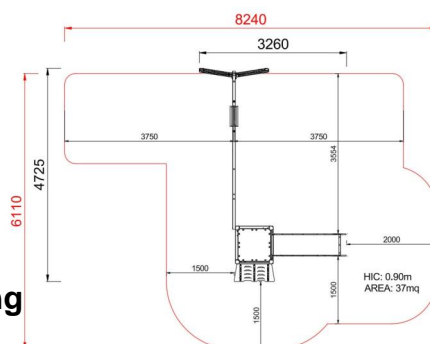

Materials

Plan