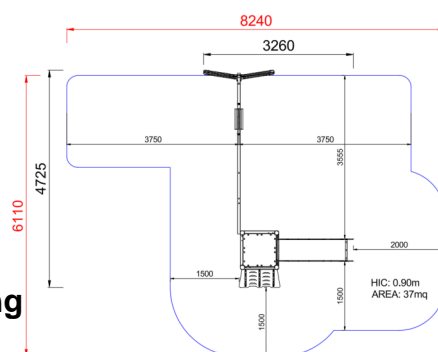

+AE100AB_ALU ALBICOCCA BABY CON ALTALENA - EASY

Dimensions	Safety area	Impact area	Falling height HIC	Physical footprint	Number of users
8,3 x 6,2 m	0 mq	90 cm	3,3 x 4,8 x 3 m	5	

Characteristics	hdpe	stainless steel screws	use under surveillance

Age range	Materials	Made of EN EV6060 anodized aluminium 9x9cm custom mold with rounded edges, minimum thickness 2,7mm
Da 3 a 12 anni	anodised aluminium	

Plan

Picture

Manufacturer
Pozza 1865 S.R.L.

Country of manufacturing