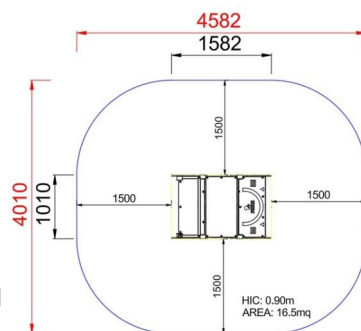

+J07001.1

ADVENTURE JEEP RIDER

Dimensions	 Safety area	 Impact area	 Falling height HIC	 Physical footprint	 Number of users
	458 x 401 cm	0 mq	80 cm	150 x 100 x 190 cm	1

Characteristics

Age range

3-12

Materials

GALVANIZED AND PAINTED STEEL

Hot-dip galvanized and powder coated or powder galvanized and powder coated steel construction of 90 x 90 mm or 120 diameter profile

Plan

Picture

Manufacturer

Pozza 1865 S.R.L.

Country of manufacturing

ITALY

Area di sicurezza totale / Total safety area: 16.5mq
Altezza Max di Caduta / Max falling height: 0.90m