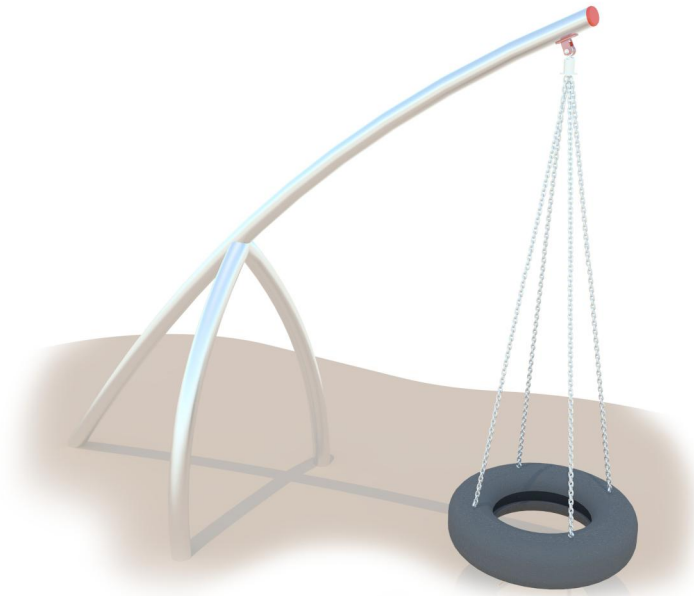

+BS0300_STYLE_INOX

Dimensions	 Safety area	 Impact area	 Falling height HIC	 Physical footprint	 Number of users
	7,8 x 4,8 cm	0 mq	140 cm	1 x 3,3 x 2 cm	2

Characteristics

Age range

3-12

Materials

Plan

Picture