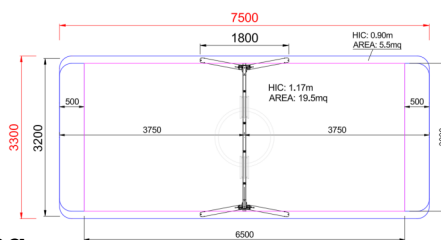

+B0300.1_P

PRIMITIV DOUBLE SWING WITH STEEL BEAM

Dimensions	Safety area	Impact area	Falling height HIC	Physical footprint	Number of users
	7,5 x 3,3 m	19.5 mq	117 cm	1,8 x 3,2 x 2,2 m	2

Characteristics

Age range

From 2 to 12 years

Materials

Made of chestnut or black locust tree, peeled, smoothed, and with a natural and colored finish.

Plan

Area di sicurezza totale / Total safety area: 25mq
Altezza Max di Caduta / Max falling height: 1.17m