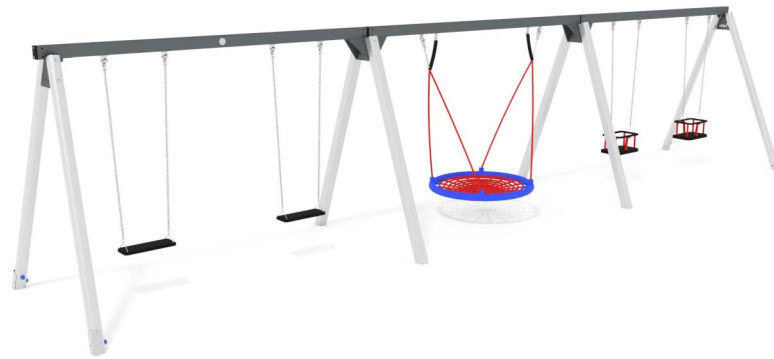

+B0300.110.2.B0400_ALU
4-SEATER MIXED SWING + BASKET

Dimensions	 Safety area	 Impact area	 Falling height HIC	 Physical footprint	 Number of users
	7,5 x 3,3 m	11 mq	117 cm	1,8 x 9,2 x 2,2 m	9

Characteristics

Age range

2-12

Materials

Made of EN EV6060 anodized aluminium 9x9cm custom mold with rounded edges, minimum thickness 2,7mm

Plan

Picture

Manufacturer

Pozza 1865 S.R.L.