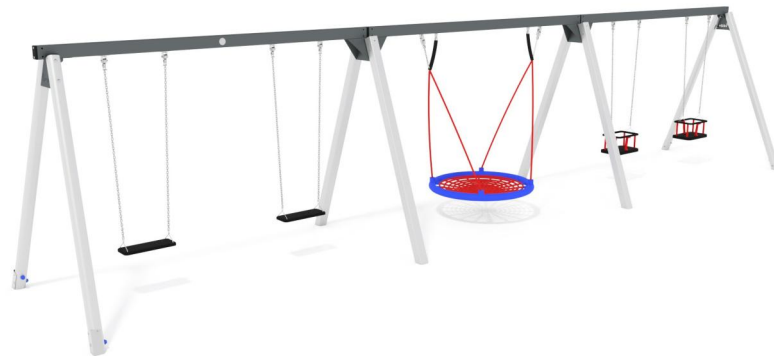

+B0300.110.2.B0400_ALU
4-SEATER MIXED SWING + BASKET

Dimensions	 Safety area	 Impact area	 Falling height HIC	 Physical footprint	 Number of users
	6,2 x 7,5 cm	0 mq	117 cm	9,3 x 1,8 x 2,2 cm	9

Characteristics

Age range

2-12

Materials

Plan

Picture

Manufacturer

Pozza 1865 S.R.L.

Country of manufacturing