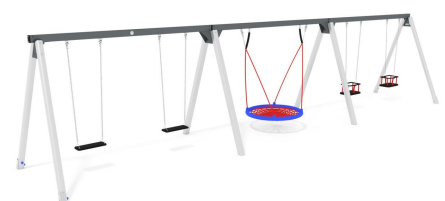

Country of manufacturing

ITALY