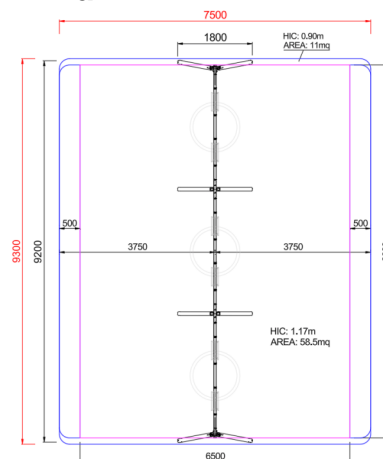

+B0300.110.2.B0400_ALU
4-SEATER MIXED SWING + BASKET

Dimensions	 Safety area	 Impact area	 Falling height HIC	 Physical footprint	 Number of users
	7,5 x 3,3 m	11 mq	117 cm	1,8 x 9,2 x 2,2 m	9

Characteristics

Age range

2-12

Materials

Made of EN EV6060 anodized aluminium 9x9cm custom mold with rounded edges, minimum thickness 2,7mm

Plan

Picture

Manufacturer

Pozza 1865 S.R.L.