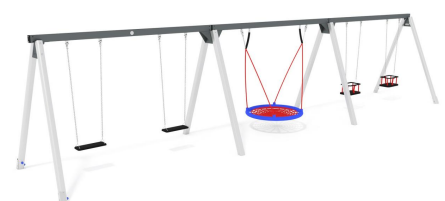

+B0300.110.2.B0400_ALU
4-SEATER MIXED SWING + BASKET

Dimensions	 Safety area	 Impact area	 Falling height HIC	 Physical footprint	 Number of users
	7,5 x 3,3 m	11 mq	117 cm	1,8 x 9,2 x 2,2 m	9

Characteristics

Age range

2-12

Materials

Made of EN EV6060 anodized aluminium 9x9cm custom mold with rounded edges, minimum thickness 2,7mm

Plan

Picture

Manufacturer

Pozza 1865 S.R.L.