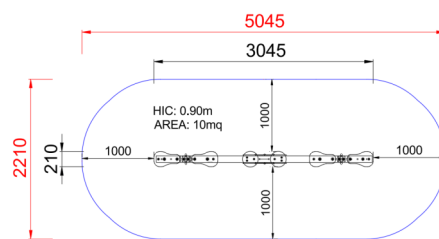

+F0800.4_ALU
4-SEAT WOODEN ROCKER

Dimensions	Safety area	Impact area	Falling height HIC	Physical footprint	Number of users
5 x 2,2 m	0 mq	60 cm	3 x 0,2 x 0,7 m	4	

Characteristics

Age range

3-12

Materials

Plan

Area di sicurezza totale / Total safety area: 10mq
Altezza Max di Caduta / Max falling height: 0.90m

Picture

Manufacturer

Pozza 1865 S.R.L.

Country of manufacturing

ITALY