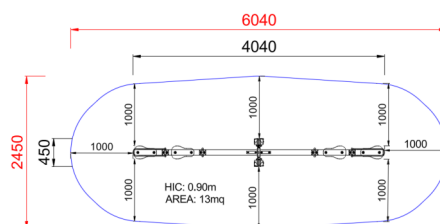

## +F0101\_ALU 4-SEAT SEESAW ROCKER

Dimensions	Safety area	Impact area	Falling height HIC	Physical footprint	Number of users
6,1 x 2,5 m	0 mq	90 cm	4,1 x 0,5 x 0,6 m	4	

### Materials

Made of EN EV6060 anodized aluminium 9x9cm custom mold with rounded edges, minimum thickness 2,7mm

### Plan

Area di sicurezza totale / Total safety area: 13mq  
Altezza Max di Caduta / Max falling height: 0.90m